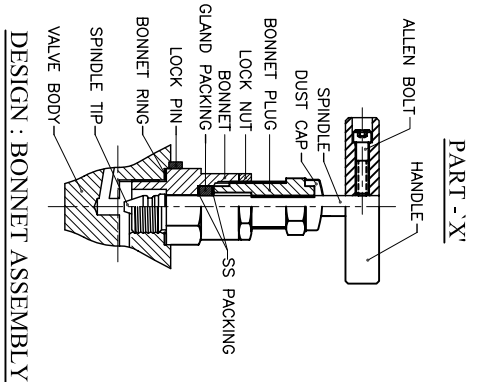

\*NOTE : ALL DIMENSIONS IN MM ARE FOR REFERENCE ONLY AND ARE SUBJECT TO CHANGE WITHOUT PRIOR INTIMATION.

DESIGN : BONNET ASSEMBLY

DIMENSIONAL DETAILS						
Model No	Size	A	L	L1	H	E
BAX - 2NVMMMD	1/8"	28.00	56.00	28.00	90.00	3.20
BAX - 4NVMMMD	1/4"	28.00	60.00	32.00	90.00	3.20
BAX - 6NVMMMD	3/8"	28.00	60.00	32.00	90.00	3.20
BAX - 8NVMMMD	1/2"	32.00	72.00	38.00	92.00	4.80
BAX - 12NVMMMD	3/4"	38.00	72.00	38.00	95.00	4.80
BAX - 16NVMMMD	1"	45.00	88.00	44.00	100.00	8.00

**For Ordering add**

TP-Teflon Packing, GP-Gratfoil Packing, VT-'V' Tip, BT-Ball Tip.

**For e.g : Model No. 8NVMMMD-TP-VT**

Where '8' Stands for 1/2", 'NV' Stands for Needle Valve, 'MM' Stands for Male X Male, 'D' Stands for Drain Plug, 'TP' Stands for Teflon Packing & 'VT' Stands for 'V' Tip.

**BAXCELL Instrument Valves & Fittings Pvt. Ltd.**  
 (4th ISD 9001-2008 CDMP/11/17)

**Title : MALE-MALE NEEDLE VALVE**

**DRAWING NO.:** BAX-NVMMMD-11

**SCALE :** NTS **DATE :** 01.12.2011

**DRAWN BY :** **CHECKED BY :** **APPROVED BY :**